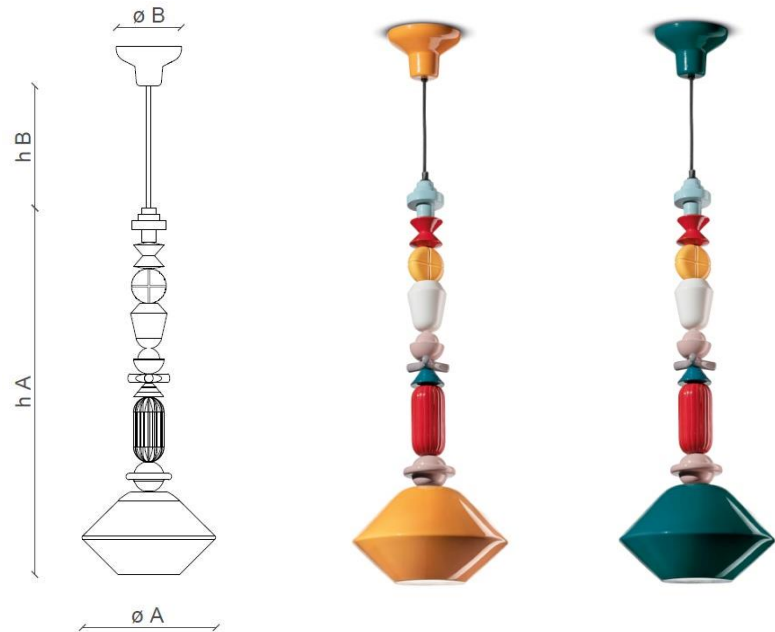

## TECHNICAL DRAWING

## SPECIFIC INFORMATION

<b>Height A</b>	34.25"	<b>Socket</b>	1 x E26
<b>Height B</b>	25.6" (max)	<b>Max Power</b>	40 Watt
<b>Ø mounting plate</b>	5.90"	<b>U.L.</b>	Yes
<b>Ø lampshade</b>	12.20"	<b>Voltage</b>	120
<b>Materials</b>	Ceramic	<b>Weight lbs</b>	8,81
<b>Usage</b>	Dry locations only	<b>Adjustability</b>	Yes
<b>Class</b>	I		