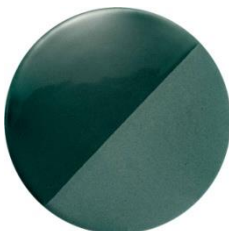

SCHEDA TECNICA | DATA SHEET

MADE IN ITALY

FINITURE DISPONIBILI | AVAILABLE FINISHES

ARP

ROC

VEB

NEC

BIG