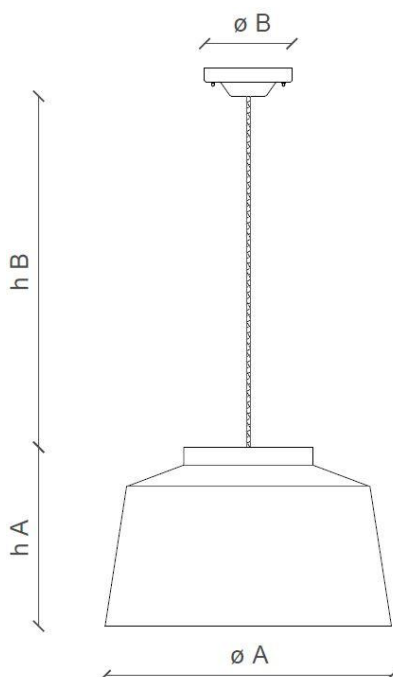

FERROLUCE

handmade light

CODE	C2001
COLLECTION	RETRO'
DATE	21/06/19
REV.	00
BRAND	FERROLUCE

h A	9.84"
h B	43.30"
ø A	15.74"
ø B	4.92"

SAFETY STANDARDS

SPECIFIC INFORMATION

Height A	9.84"	Socket	1 x E26
Height B	43.30" (max)	Max Power	60 Watt
Ø mounting plate	4.92"	U.L.	Yes
Ø lampshade	15.74"	Voltage	120
Materials	Ceramic	Weight lbs	6.72
IP	20	Adjustability	Yes
Class	I		