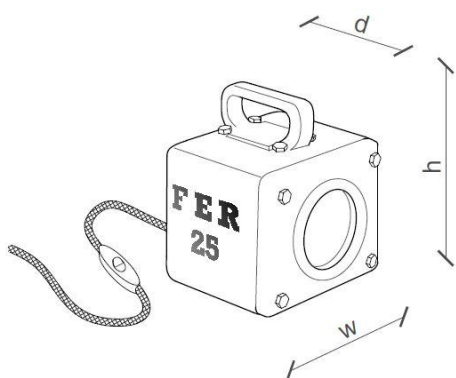

FERROLUCE

handmade light

CODE	C1650
COLLECTION	RETRO'
DATE	31/05/19
REV.	00
BRAND	FERROLUCE

h	7.87"
d	6.10"
w	7.08"

SAFETY STANDARDS

SPECIFIC INFORMATION

Height	7.87"	Max Power	40 Watt
Depth	6.10"	Type of plug	A
Width	7.08"	Cable length	59"
Materials	ceramic	U.L.	Yes
IP	20	Voltage	120
Class	II – portable lamps	Weight lbs	4.29
Socket	1 x E26	Adjustability	No