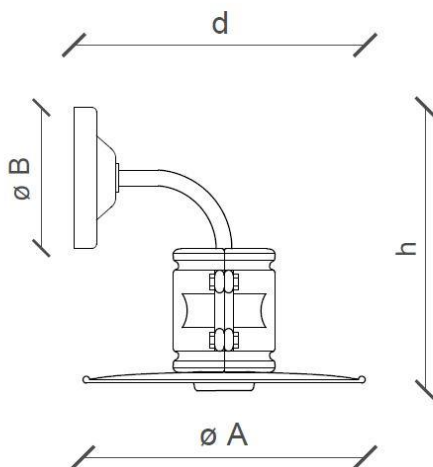

FERROLUCE

handmade light

CODE	C1524
COLLECTION	RETRO'
DATE	10/09/20
REV.	01
BRAND	FERROLUCE

h	9.84"
d	11.02"
Ø A - w	9.84"
Ø B	4.92"

SAFETY STANDARDS

SPECIFIC INFORMATION

Height	9.84"	Socket	1 x E26
Depth	11.02"	Max Power	40 Watt
Ø A - Width	9.84"	U.L.	Yes
Ø B	4.92"	Voltage	120
Materials	ceramic - iron frame and shade	Weight lbs	3.15
IP	20	Adjustability	No
Class	I		