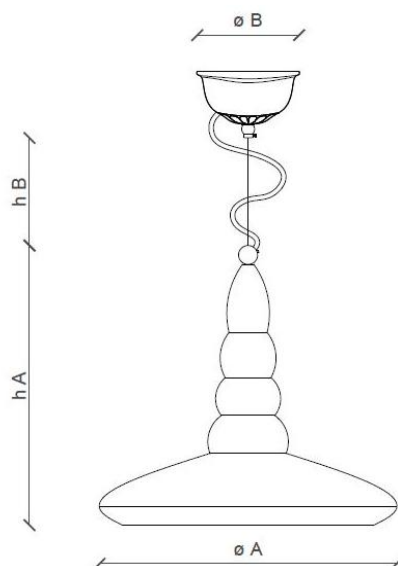

FERROLUCE

handmade light

CODE	C1410
COLLECTION	RETRO'
DATE	30/05/19
REV.	00
BRAND	FERROLUCE

h A	14.56"
h B	39.37"
Ø A	15.74"
Ø B	5.27"

SAFETY STANDARDS

SPECIFIC INFORMATION

Height A	14.56"	Socket	1 x E26
Height B	39.37" (max)	Max Power	60 Watt
Ø A	15.74"	U.L.	Yes
Ø B	5.27"	Voltage	120
Materials	Ceramic - steel cable	Weight lbs	7.26
IP	20	Adjustability	Yes
Class	I		