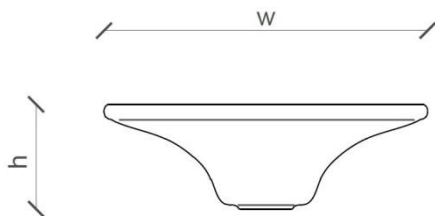

FERROLUCE

handmade light

CODE	C136
COLLECTION	RETRO'
DATE	10/09/2020
REV.	01
BRAND	FERROLUCE

h	3.93"
Ø	-
w	12.20"

SAFETY STANDARDS

SPECIFIC INFORMATION

Height	3.93"	Socket	1 x E26
Width	12.20"	Max Power	40 Watt
Ø	-	U.L.	Yes
Mounting Plate	-	Voltage	120
Material	Ceramic	Weight lbs	2.31
IP	20	Adjustability	no
Class	I		