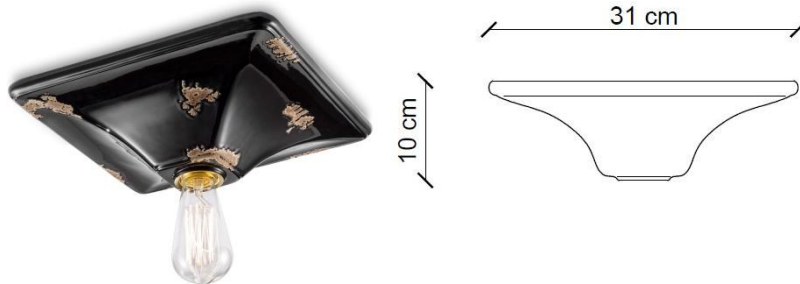

FERROLUCE

handmade light

CODE	C136
COLLECTION	RETRO'
DATE	06/09/19
REV.	00

SCHEDA TECNICA | DATA SHEET

MADE IN ITALY

ALTRE DIMENSIONI | OTHER DIMENSIONS

Plafoniera | *Ceiling lamp*

CONFORME ALLE NORME | SAFETY STANDARDS

EN 60598-2-1:1989 used in conjunction with EN 60598-1:2015-01

Direttive : 2014/35/UE - 2011/65/UE - 2010/30/UE - 2012/19/UE - 2009/125/CE

COMPONENTI E MATERIALI | COMPONENTS AND MATERIALS

Materiale principale | Main material

ceramica | *ceramic*

ALTRE INFORMAZIONI | OTHER INFORMATION

Classe | Class	I
IP | IP	20
Potenza lampadina | <i>Bulb Power</i>	max 77 W
Attacco | <i>Socket</i>	E27
Peso Netto | <i>Net weight</i>	1.05 Kg
Orientabilità | <i>Adjustability</i>	no
Alimentazione | <i>Power supply</i>	220-240 V
Tipologia di spina | <i>Type of plug</i>	-
Classe energetica | <i>Energy Class</i>	A++ > D
Imballo 1 | <i>Packaging 1</i>	35 x 35 x 15 cm
Imballo 2 | <i>Packaging 2</i>	-
Peso imballo | <i>Weight Packagings</i>	1.80 Kg

Ferroluce Srl

Production Department : Z.I. - via Armentaressa, 10 - Zip code: 34076 Romans d'Isonzo - Gorizia - ITALIA

Contacts: e-mail info@ferroluce.it - Tel. +39 0481 909541 - Fax +39 0481 909239